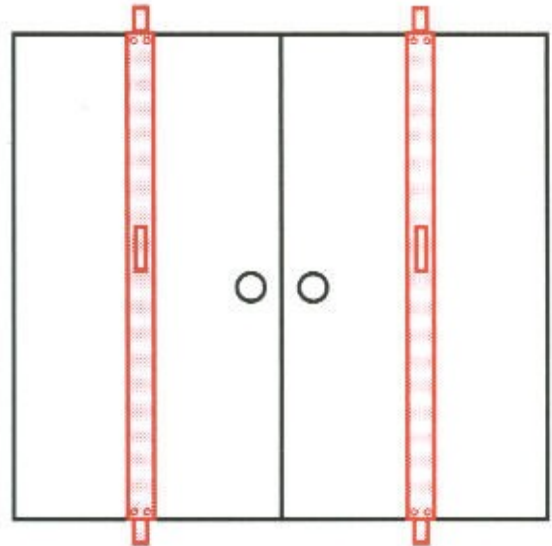

Weight:

TH-70 * For Vertical Mount on 7'0" high doors without center mullion

Weight:
30 lbs.