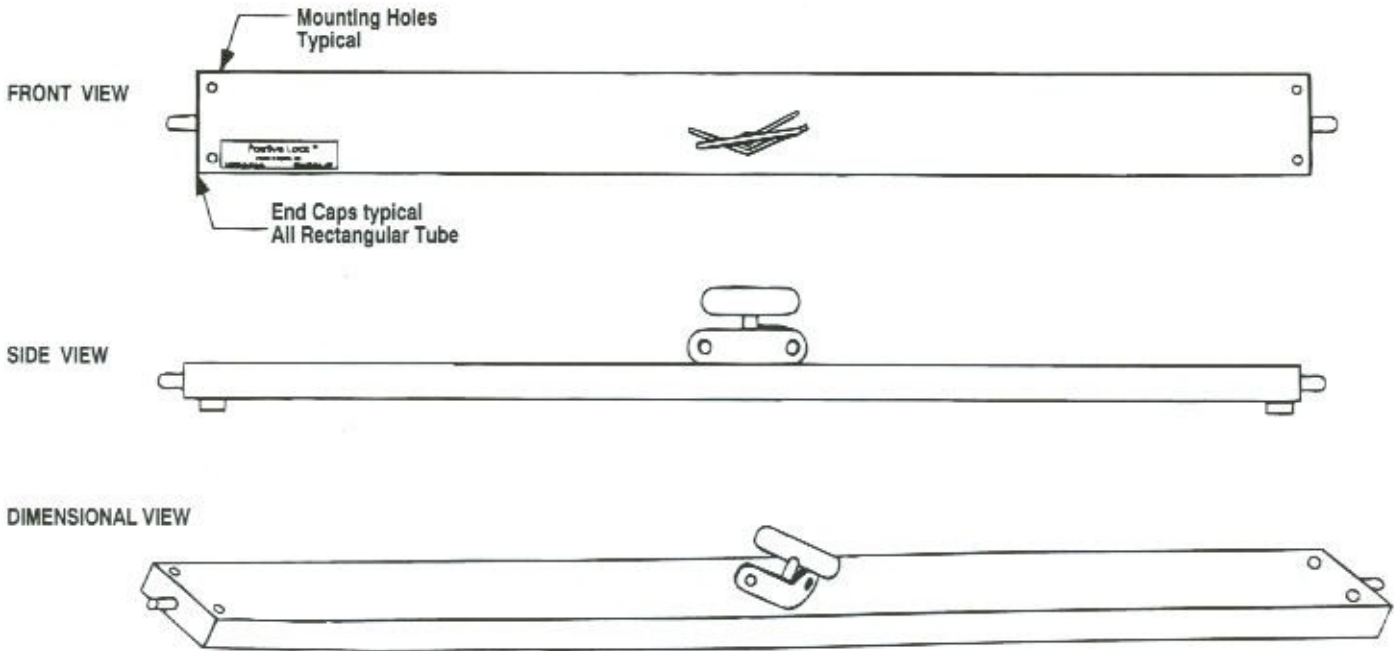

## TH SERIES T-HANDLE

- ★ OPERATES AS A DOUBLE DEAD BOLT. LOCKING BOTH SIDES OF THE DOOR SIMULTANEOUSLY.
- ★ RUGGED ONE PIECE WELDED CONSTRUCTIONS. ALL MECHANICAL LINKAGE.
- ★ ALL WORKING PARTS ARE COMPLETELY SEALED AND TAMPER PROOF.

## MODEL # TH-SERIES T-HANDLE, PADLOCK TABS FOR INSIDE MOUNT