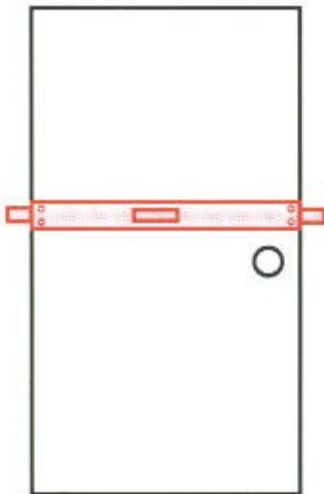

Weight:

TH-70 * For Vertical Mount on 7'0" high doors without center mullion

Weight:
30 lbs.